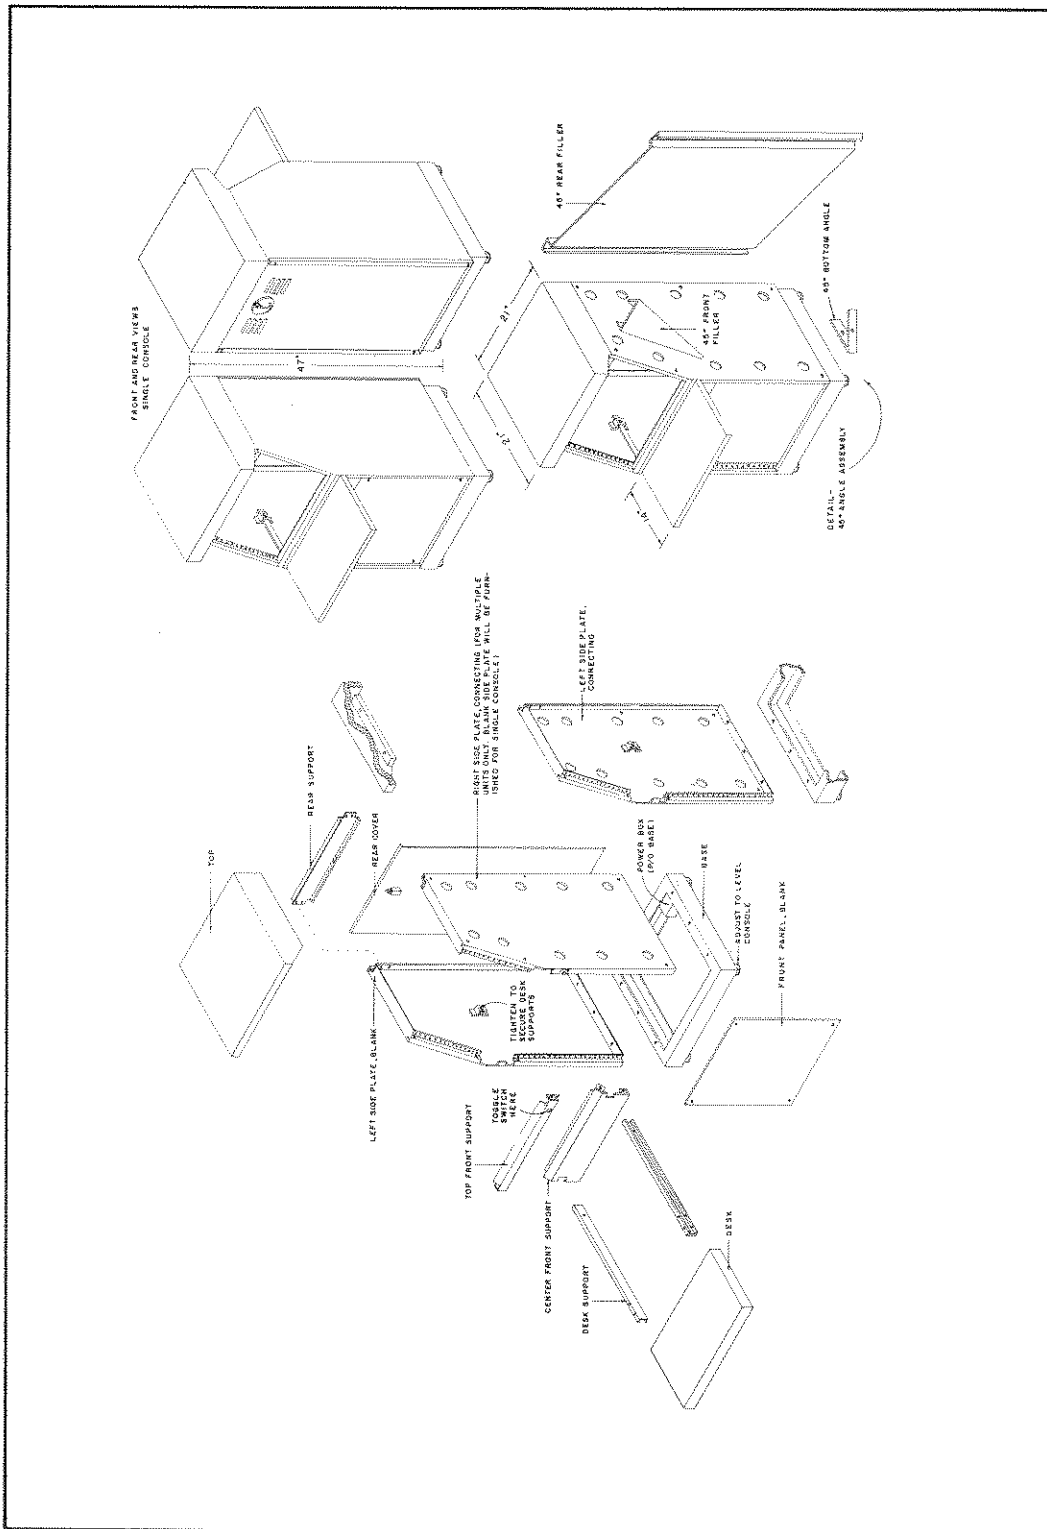

TECHNICAL SPECIFICATIONS:

DIMENSIONS: 47 inches high X 21 inches wide X 21 inches deep. (Single unit)

MATERIAL: 16 gauge steel.

FINISH: Console Dark Blue Enamel.
Top and Table Grey Formica.

PANEL OPENING SIZES: Above Table - 12-1/4 inches X 19 inches.
Below Table - 21-1/4 inches X 19 inches.

EQUIPMENT MOUNTING INFORMATION: Standard Relay Rack spacing. 5/8" - 5/8" - 1/2" repeated. Center of first hole 1/4" from either end.

ILLUMINATION: "LUMILITE". Will not affect operation of the equipment. (Specify 110 v. or 220 v. when ordering).

VENTILATION: Openings at base and louvres at top of rear cover. (Information on forced ventilation will be furnished on request.)

POWER: Power strip furnished as part of right side of console.
110/220 v., 50/60 cycle, single phase.

ORDERING INFORMATION:

CONSOLE DESIGNATION TO BE IN THE FOLLOWING FORM

TYPEWRITER WELLS ARE AVAILABLE ONLY IN THOSE TABLES AND IN POSITIONS SHOWN BY DOTTED LINES AND THE LETTER "T".

THE FOLLOWING DIAGRAMS ARE THE TOPS AND TABLES AVAILABLE AS WELL AS SOME TYPICAL CONFIGURATIONS.