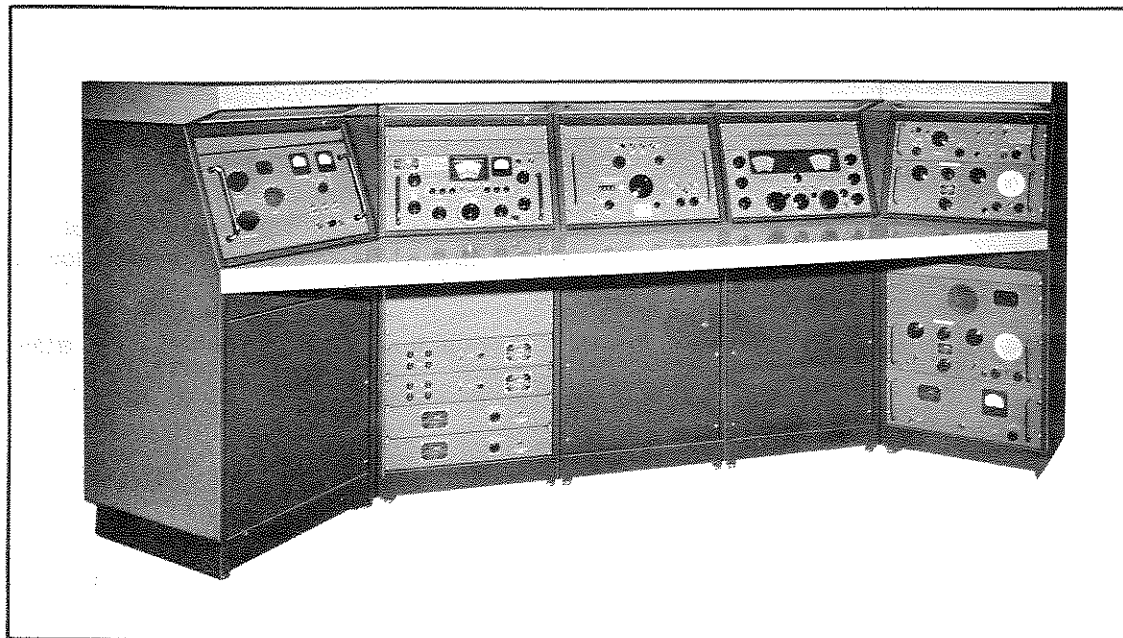

SALES SERVICE BULLETIN NUMBER 211

Model CON, Operating Console

SPECIFICATION FILES

Model CON-5-DCE-W

The TMC Model CON, Operating Console, was specially designed to be used as an operating, monitoring, instrument or supervisory console in commercial, AM, FM, TV broadcasting; Computer, Data Handling, Telemetry, Laboratory, fixed and mobile applications. A "modular" concept based on standard 19" relay rack increments permits straight line, "L" or "U" configurations providing maximum operating efficiency and versatility in a minimum of floor space.

The modular units are constructed of 16 gauge steel, suitably reinforced where necessary, and are finished in TMC blue. Each module is provided with an AC power strip and junction box. Convenient cableways permit internal interconnection of modules. Tops and tables are of waterproof plywood covered with grey formica. Each top section contains indirect lighting for the operating table and equipment. Typewriter wells or hinged typewriter supports are available on request.

TECHNICAL SPECIFICATIONS:

DIMENSIONS: 47 inches high X 21 inches wide X 21 inches deep. (Single unit)

MATERIAL: 16 gauge steel.

FINISH: Console Dark Blue Enamel.
Top and Table Grey Formica.

PANEL OPENING SIZES: Above Table - 12-1/4 inches X 19 inches.
Below Table - 21-1/4 inches X 19 inches.