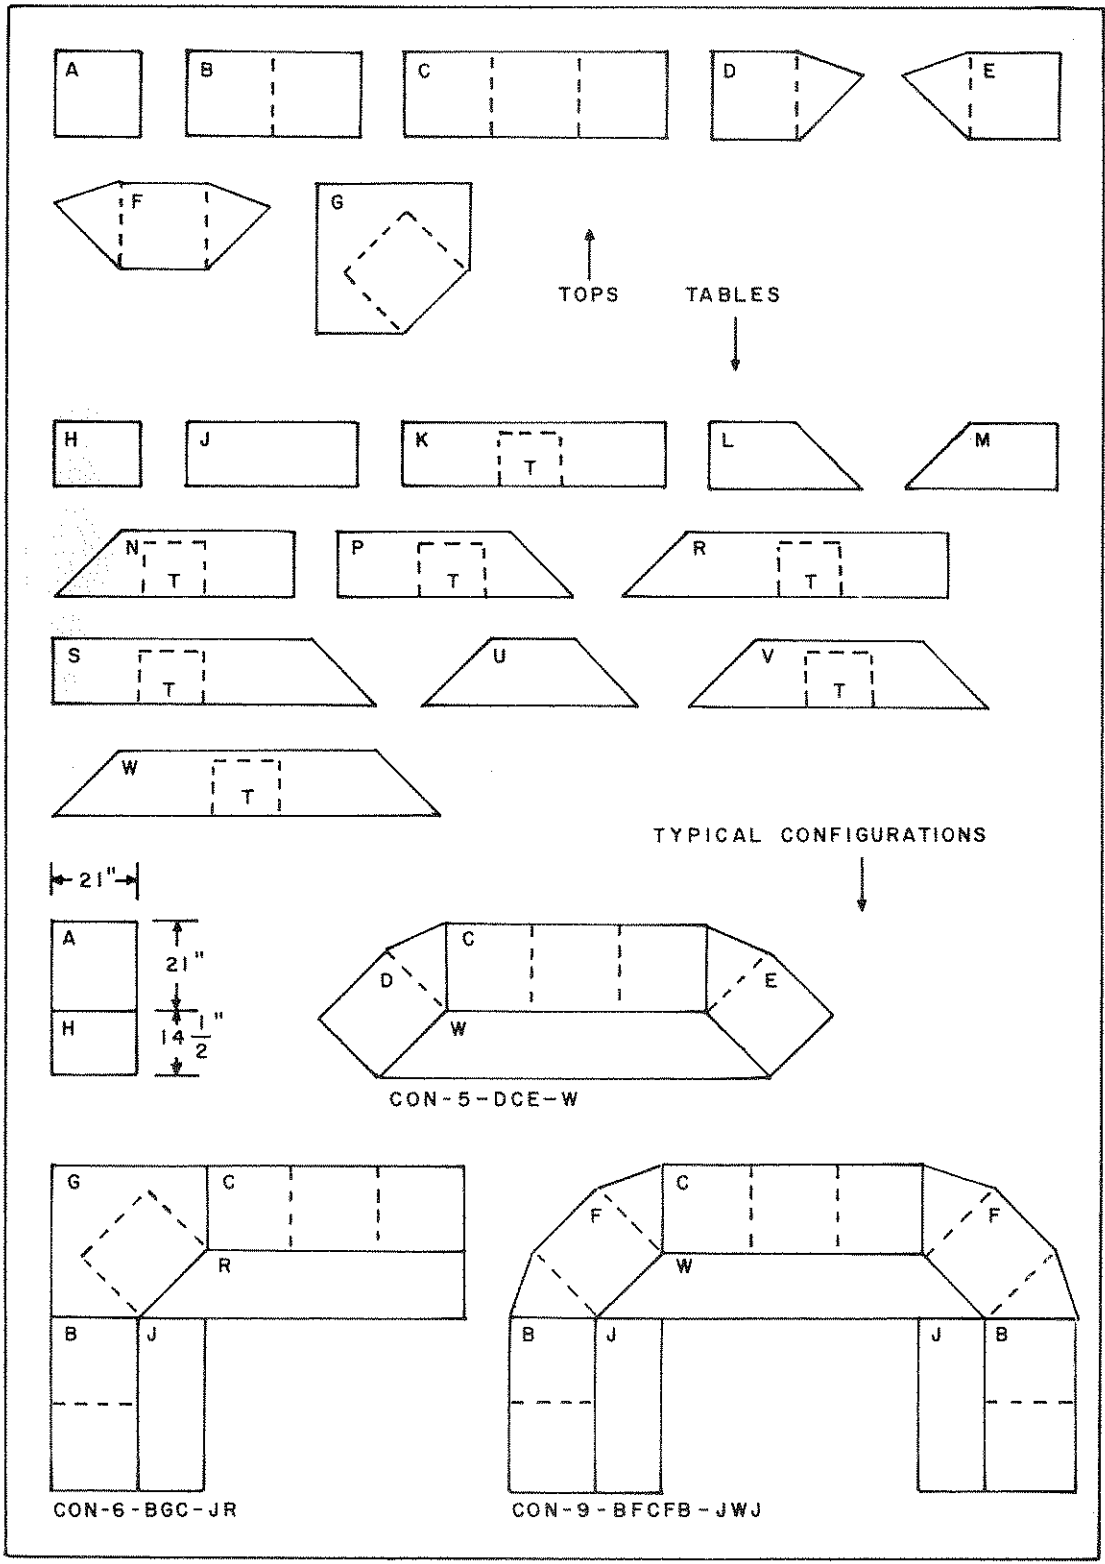

THE FOLLOWING DIAGRAMS ARE THE TOPS AND TABLES AVAILABLE AS WELL AS SOME TYPICAL CONFIGURATIONS.