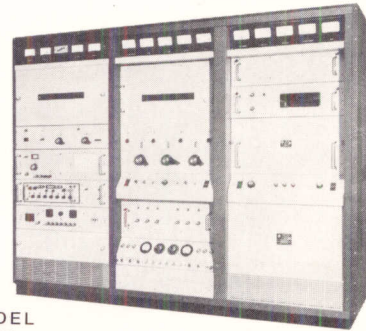

MODEL
HFTM-40KJ
AN/FRT-40

HIGH FREQUENCY
40,000 WATT
TRANSMITTER

- # FREQUENCY-RANGE 1.6 TO 30 MHZ
- # CW, AM, AME, USB, LSB, ISB, FSK, FAX
- # SYNTHESIZED OR MULTI-CHANNEL
- # AUTO TUNING WITH MAN OVERRIDE
- # COMPLETE INTERLOCK PROTECTION
- # SOLID-STATE EXCITER AND P/S
- # RUGGED, MODULAR CONSTRUCTION
- # NO ROLLING CONTACTS
- # REMOTE CONTROL CAPABILITY