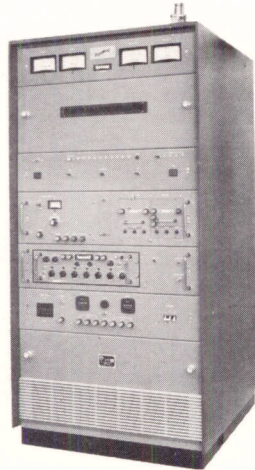

MODEL
HFT-10K
AN/URT-37(V)

HIGH FREQUENCY
40,000 WATT
TRANSMITTER

- # FREQUENCY-RANGE 1.6 TO 30 MHZ
- # CW, AM, AME, USB, LSB, ISB, FSK, FAX
- # SYNTHESIZED OR MULTI-CHANNEL
- # AUTO TUNING WITH MAN OVERRIDE
- # COMPLETE INTERLOCK PROTECTION
- # SOLID-STATE EXCITER AND P/S
- # RUGGED, MODULAR CONSTRUCTION
- # NO ROLLING CONTACTS
- # REMOTE CONTROL CAPABILITY