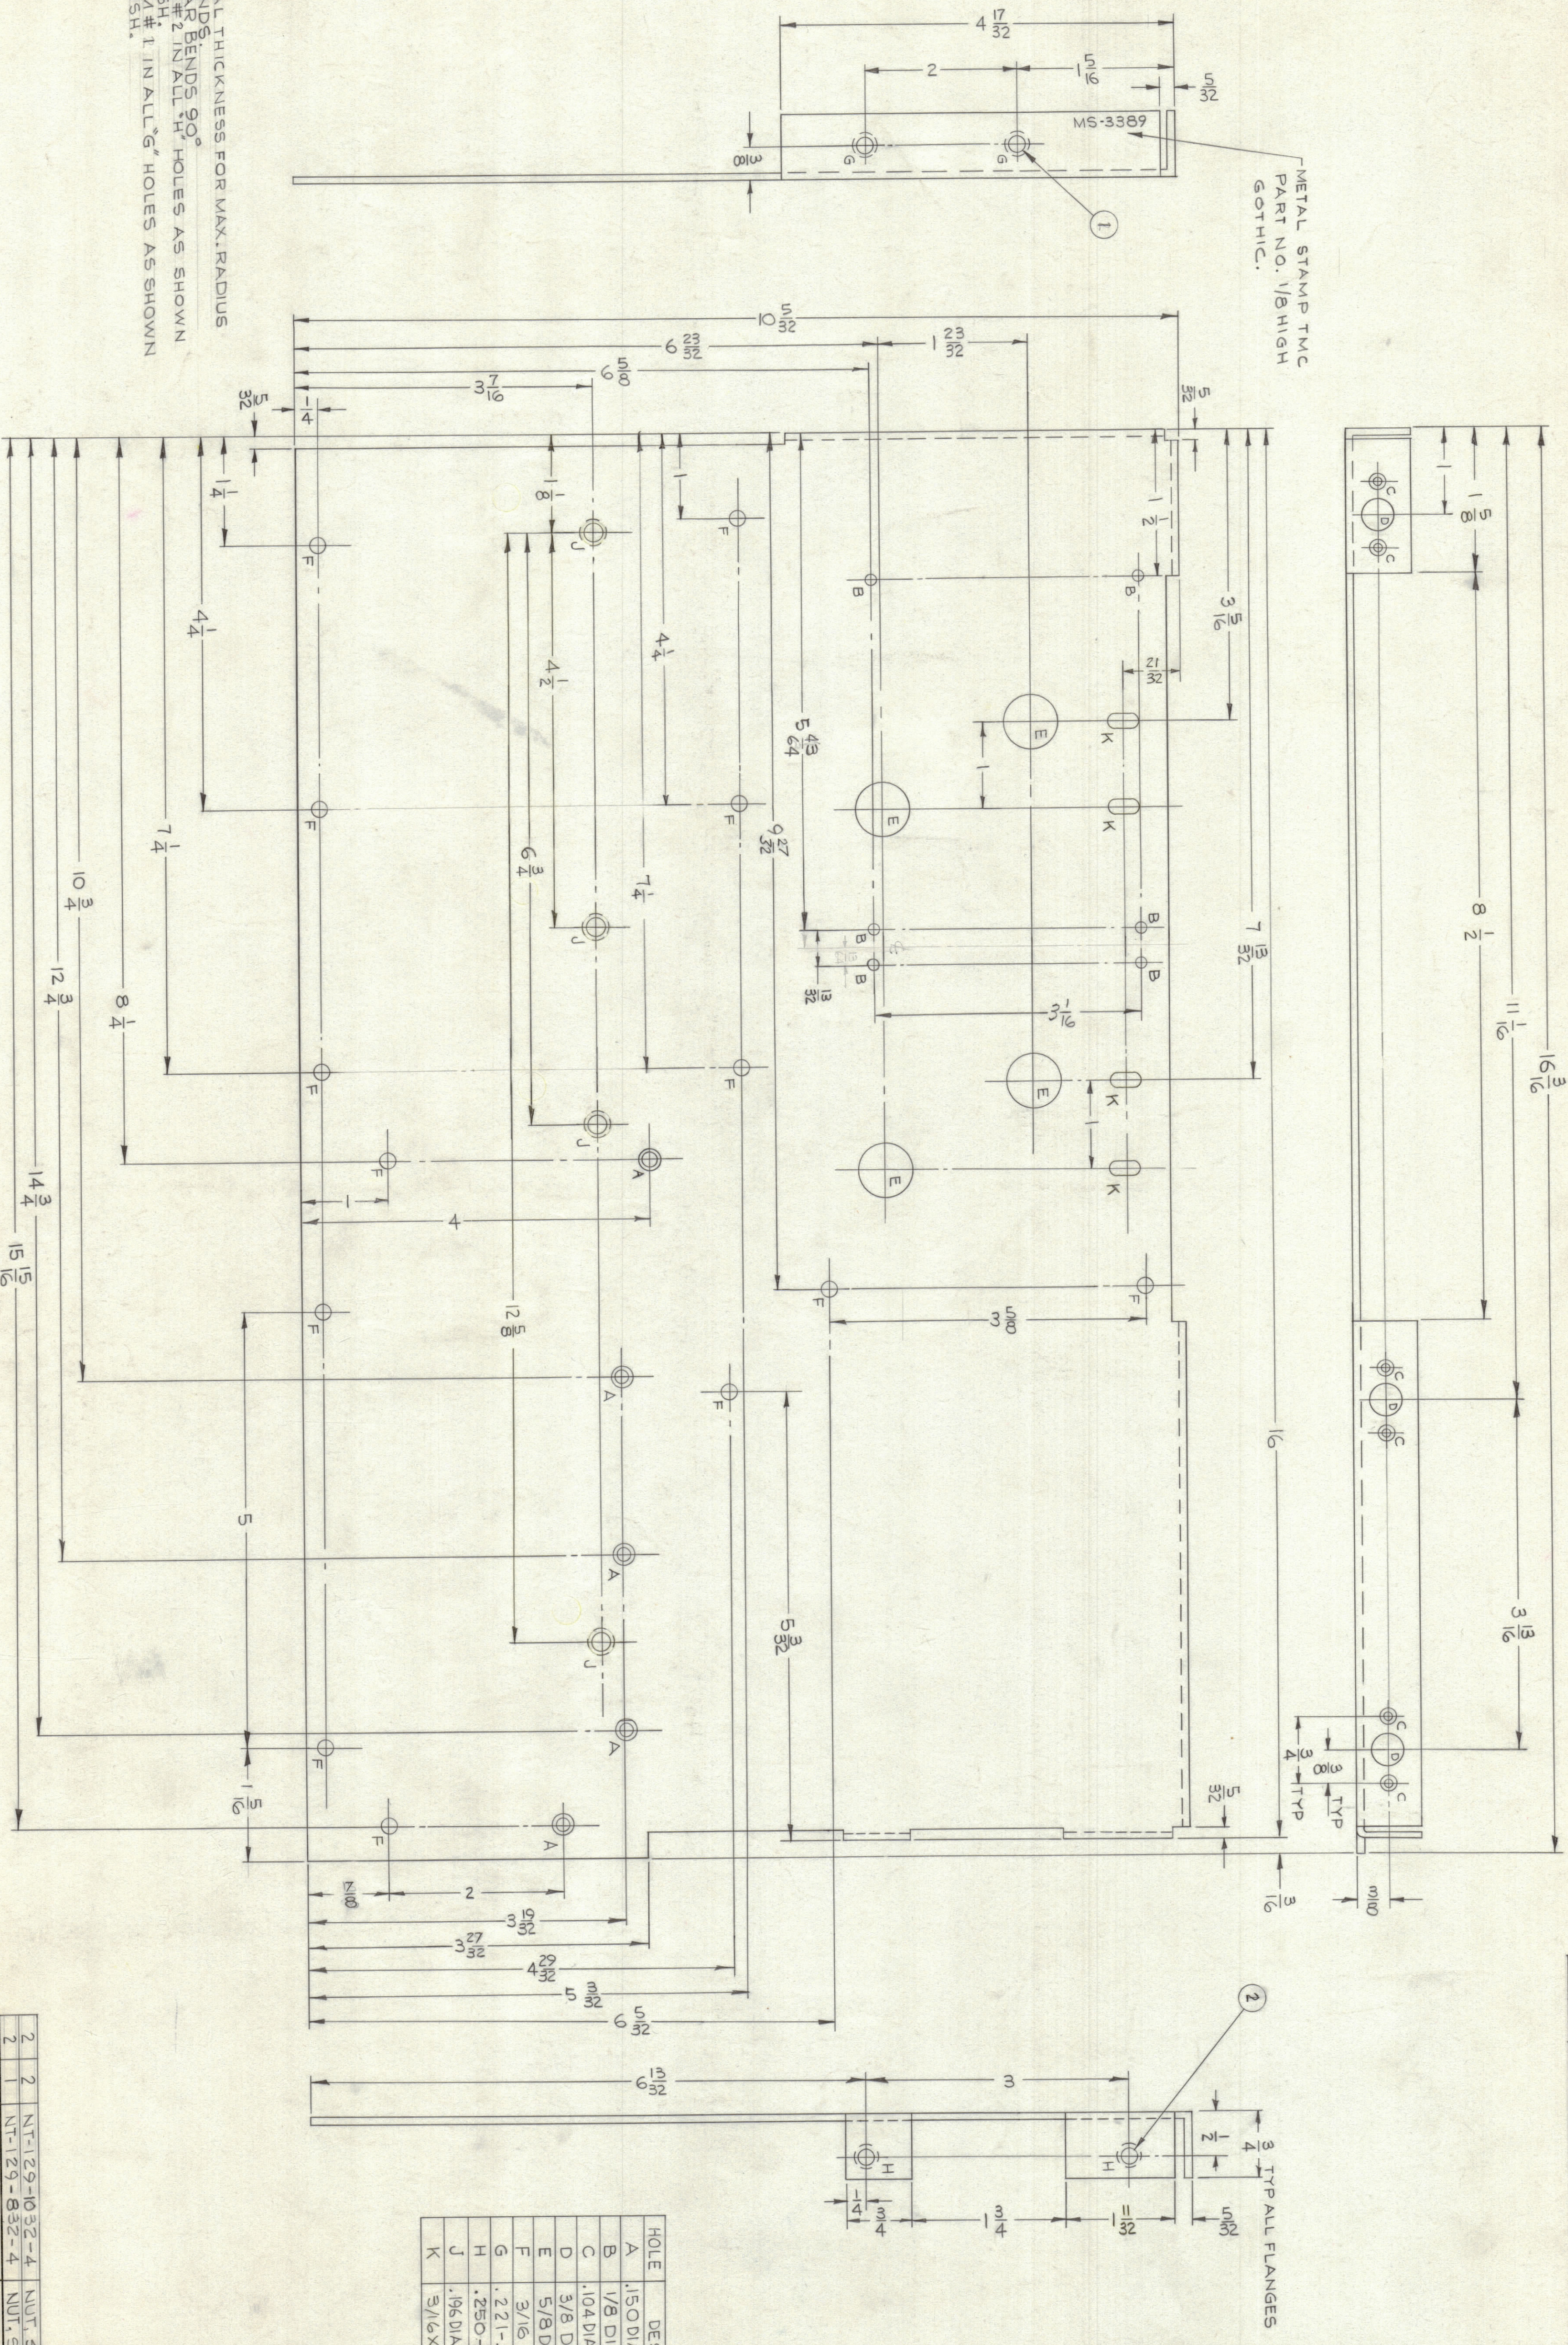

ZONE	REV	DESCRIPTION	DATE	E.N. NO.	DRAWN	CHKD.	APPD.
B7	A	9-27/52 DIH. WAS 9-3/4 ONE HOLES	2/4/51	12778	JA	1000	

METAL STAMP TMC
PART NO. 1/8 HIGH
GOTHIC.

- NOTES:
1. USE MATERIAL THICKNESS FOR MAX. RADIUS
 2. ON ALL BENDS, BENDS 90°
 3. ALL ANGULAR BENDS 90° AFTER FINISH
 4. MOUNT ITEM # 1 IN ALL "G" HOLES AS SHOWN

HOLE	DESCRIPTION	REQD
A	.150 DIA - CSK 82° X .279 DIA	5
B	1/8 DIA	6
C	.104 DIA - CSK 82° X .204 DIA	3
D	3/8 DIA	4
E	5/8 DIA	13
F	3/16 DIA	2
G	.221 - .224 DIA	2
H	.250 - .253 DIA	2
J	.196 DIA - CSK 82° X .390 DIA	4
K	3/16 X 1/2 SLOT	4