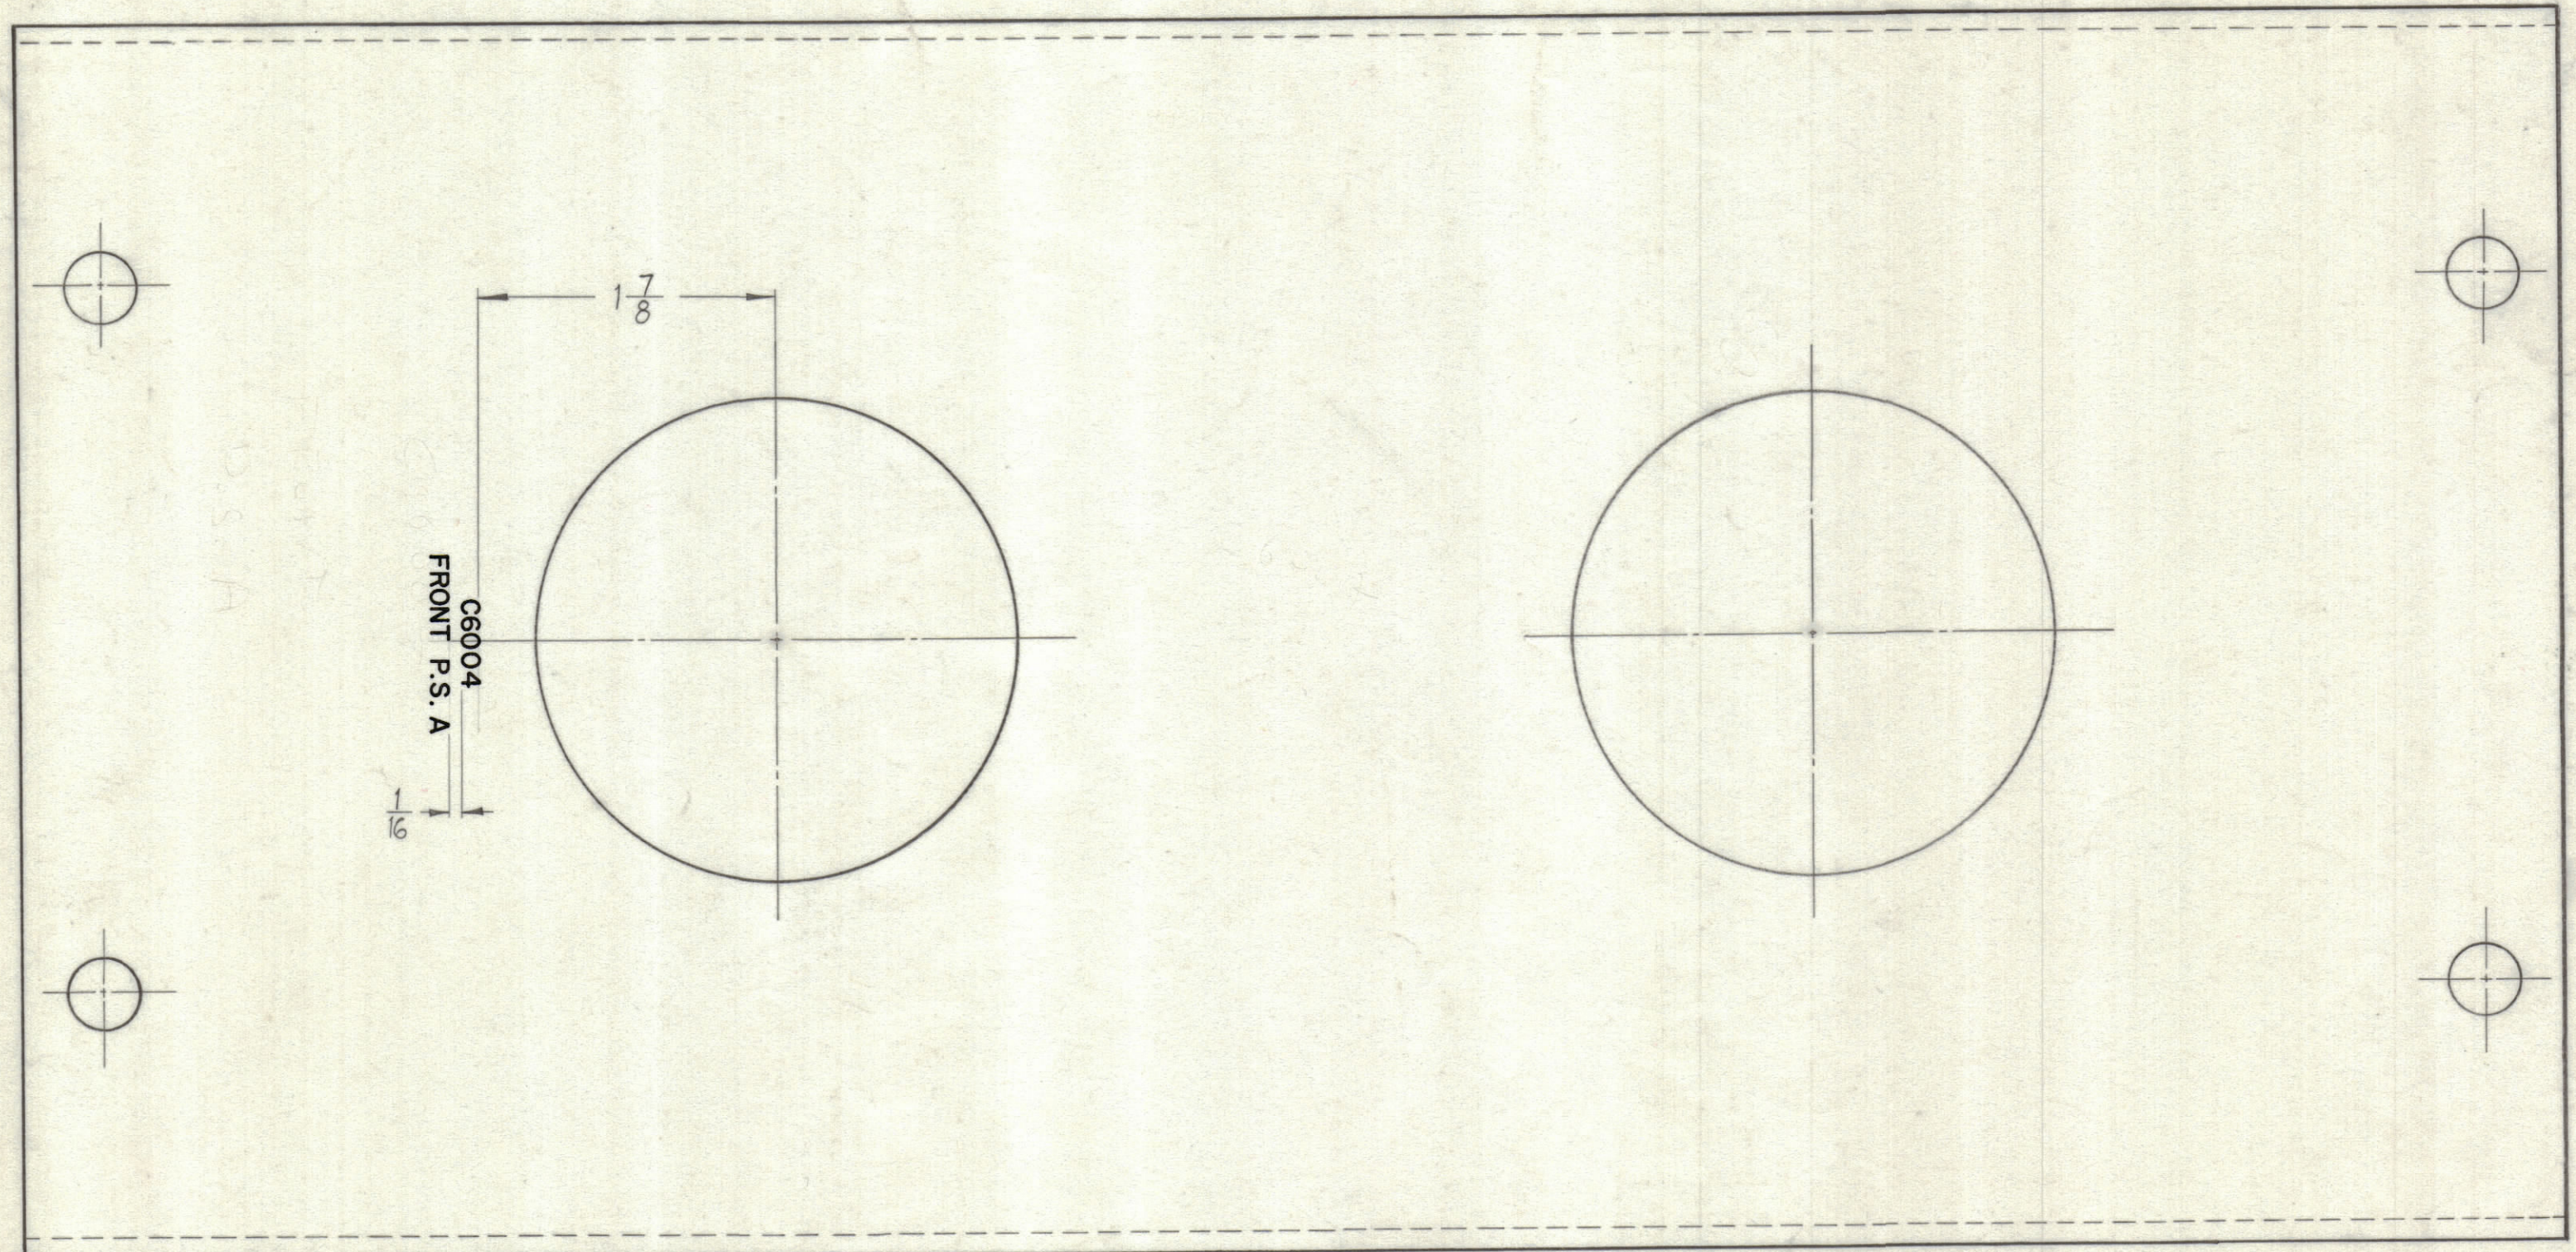

7

6

5

4

3

2

1

REVISIONS					
ZONE	SYM	DESCRIPTION	DATE	E.M.N. NO.	APPD
	0	ORIGINAL RELEASE FOR PRODUCTION	5.18.64		lrb

(TOP VIEW SHOWN)

LD-1210 0

DEF-TMC DWG. MS-3206

REQ'D.	ITEM	PART NUMBER	DESCRIPTION	SYMBOL
F. BUDETTI LIST OF MATERIAL				
MATERIAL		THE TECHNICAL MATERIEL CORP. MAMARONECK, NEW YORK		
FINISH		TITLE LETTERING, PLATE, TIE DOWN (CAPACITOR P.S. FRAME)		
UNLESS OTHERWISE SPECIFIED DIMENSIONS ARE IN INCHES AND INCLUDE CHEMICALLY APPLIED OR PLATED FINISHES		DRAWN J.F.V.	DATE	FINAL APPROVAL
DECIMALS .X ± .05 .XX ± .01 .XXX ± .005		CHECKED aa	DATE	DATE
FRACTIONS ± 1/64 ANGLES ± 0° 30'		ELECT. DES. lrb	DATE 5/11/64	DATE
TOLERANCES		MECH. DES. lrb	DATE	DATE
NOTES		SHEET LD-1210		REV. LTR. 0

NOTES

1 GPT-200K AP-109
Q'TY./UNIT MODEL USED ON ASS'Y. NO.
SCALE CODE

THE CONTENTS OF THIS DRAWING ARE THE EXCLUSIVE PROPERTY OF THE TECHNICAL MATERIEL CORP. ITS UNAUTHORIZED USE OR REPRODUCTION IN WHOLE OR IN PART IS STRICTLY FORBIDDEN.

7

6

5

4

3

2

1