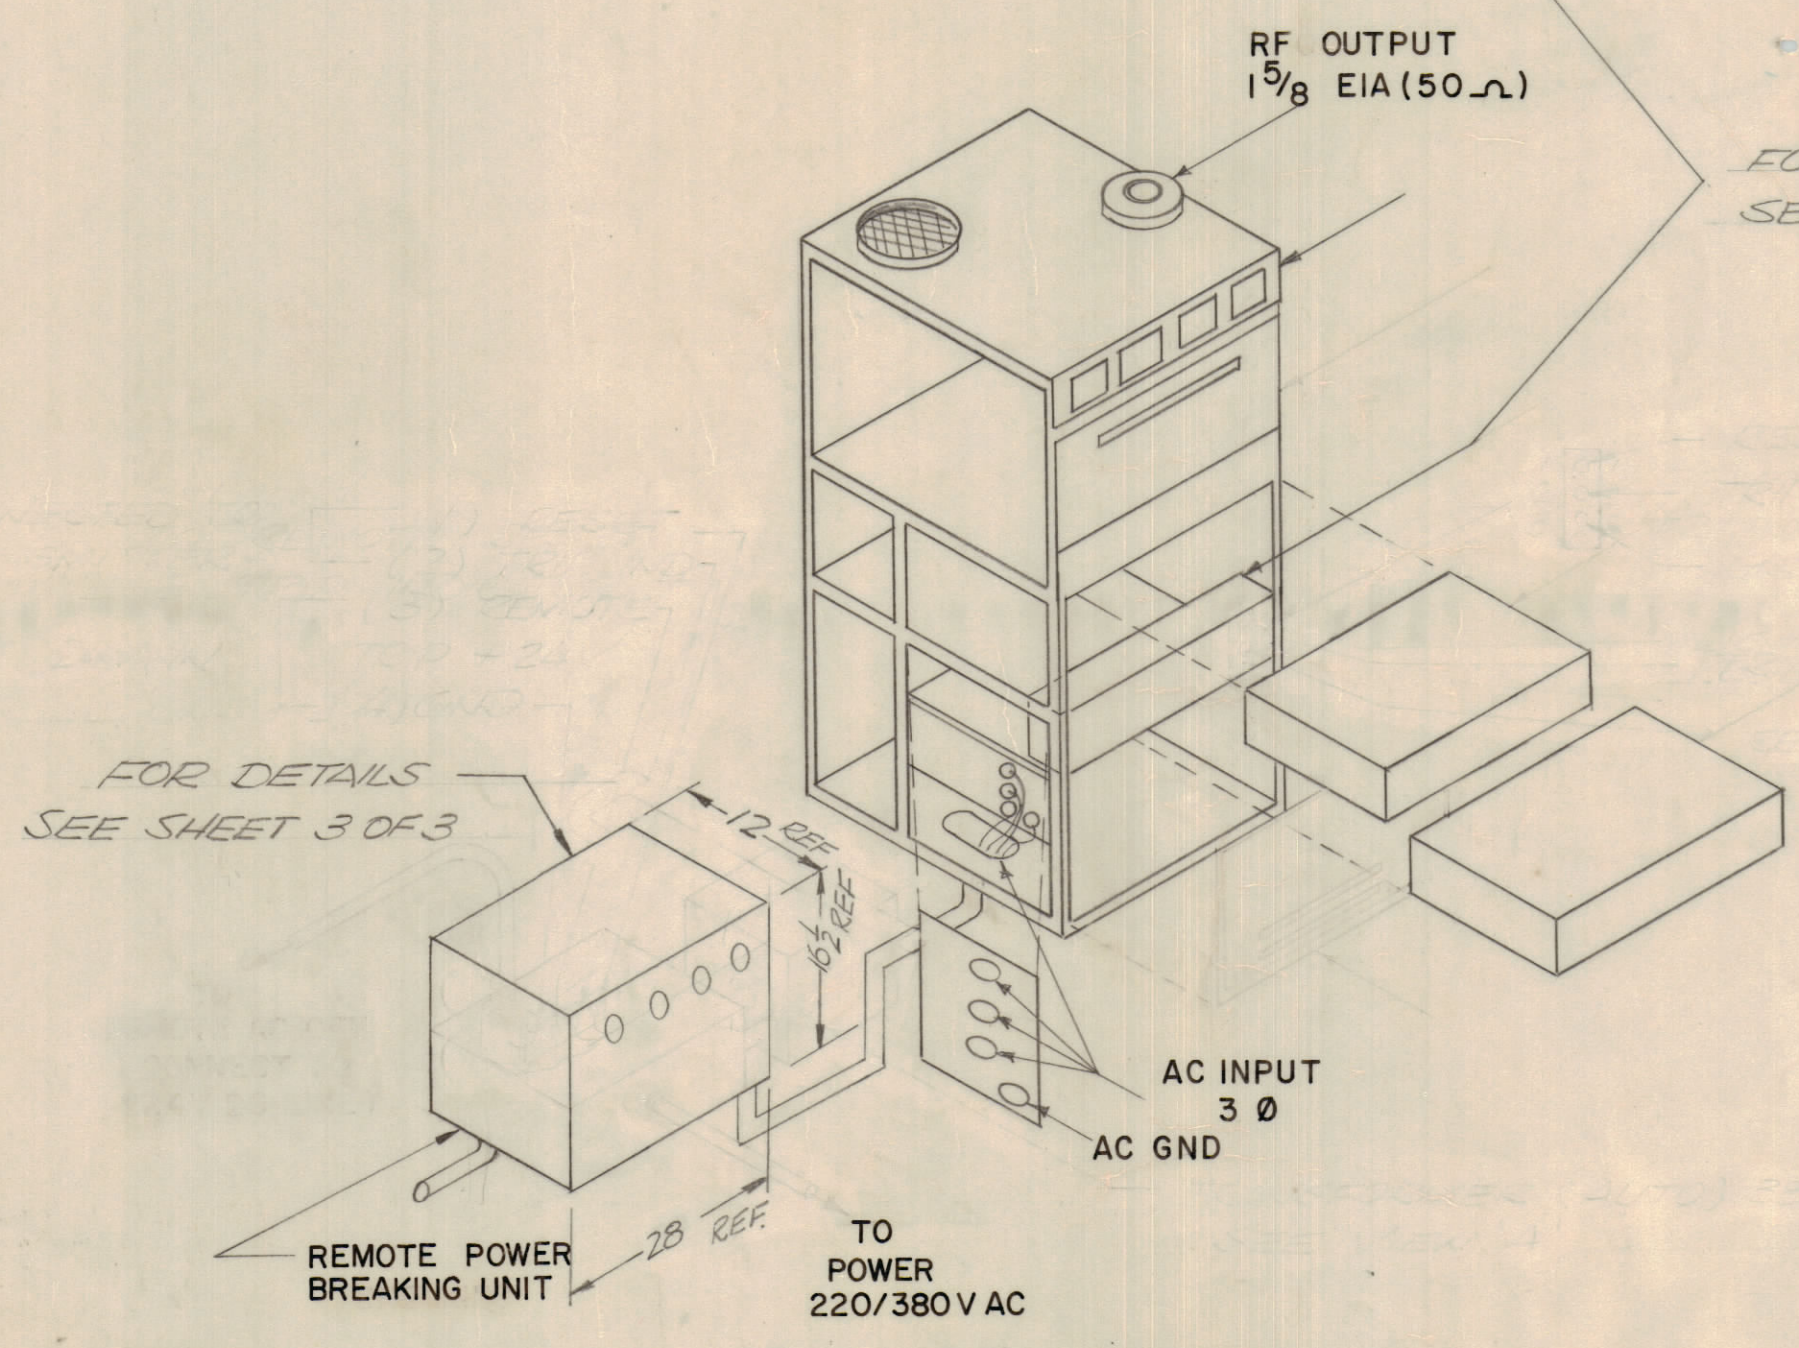

REVISIONS							
E.M.N.O	DRAFT	CHKD	ZONE	LTR	DESCRIPTION	DATE	APPROVED
	CD			Ø	ORIGINAL RELEASE FOR PRODUCTION	3/5/71	[Signature]

NOTE:  
CAN BE MOUNTED  
DIFFERENT ANGLES

CABLE FOR J3001 MS - 3106A32-7P		
PIN	CONDUTORS	FUNCTION
e	CNDCTR(1)	ALDC
s	SHLD	

VIEW A AUTOTRANSFORMER

**POWER REQUIMENTS**

POWER INPUT	70A / 30A PER LEG
VOLTAGE	220/380 V AC
PHASE	3 Ø
FREQUENCY	50HZ ± 5%
HEAT DISSIPATION	10KW
TEMP RANGE	0-50 °C
WEIGHT	1200 LBS

DIMENSIONS FOR  
POWER BOX ARE  
APPROXIMATE