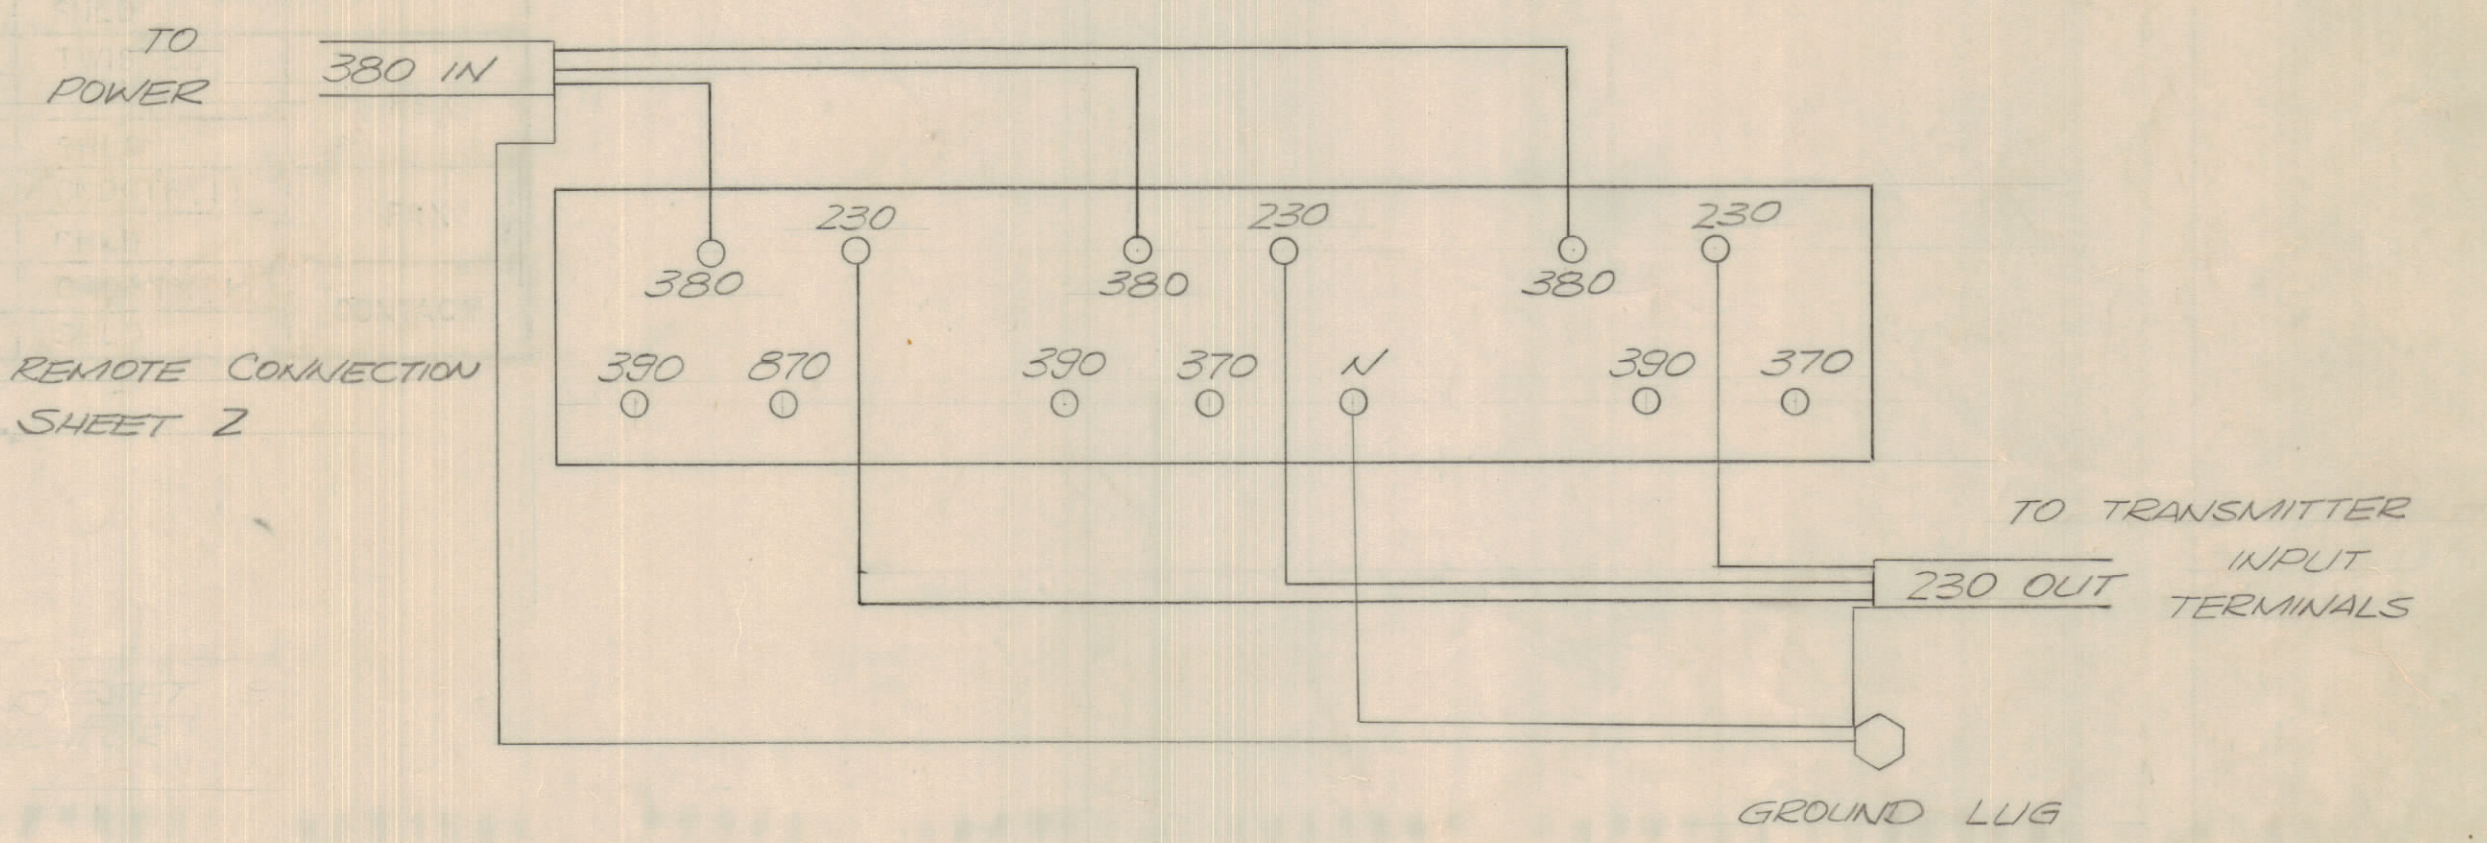

REVISIONS							
E.M.N.O	DRAFT	CHKD	ZONE	LTR	DESCRIPTION	DATE	APPROVED
	CD			Ø	ORIGINAL RELEASE FOR PRODUCTION	3/5/71	[Signature]

NOTE:  
CAN BE MOUNTED  
DIFFERENT ANGLES

CABLE FOR J3001 MS - 3106A32-7P		
PIN	CONDUTORS	FUNCTION
e	CNDCTR(1)	ALDC
s	SHLD	

VIEW A AUTOTRANSFORMER

**POWER REQUIMENTS**

POWER INPUT	70A / 30A PER LEG
VOLTAGE	220/380 V AC
PHASE	3 Ø
FREQUENCY	50HZ ± 5%
HEAT DISSIPATION	10KW
TEMP RANGE	0-50 °C
WEIGHT	1200 LBS

DIMENSIONS FOR  
POWER BOX ARE  
APPROXIMATE

DRAWN TRACED CHECKED APPROVED ENG. R DATE PROJ. APPROVED DATE / /		<b>PAGE EUROPA S.p.A.</b> ROME ITALY
<b>TRANSMITTING SET, RADIO          HFTM-IOKJ &amp; HFTM-IOKJS          INSTALLATION DIAGRAM</b>		
REPLACE DRWG. N°	DATE	DRAWING NUMBER <b>ID 382</b>
REPLACED BY DRWG N°	DATE	SCALES NONE
PORTUGAL NATO	SECRETARIADO DA DEFESA NACIONAL C.E.I.-OTAN	ARQUIVO CEOME DES N° FOLHA DE SUBSTITUE O N° SUBSTITUIDO PELO N°
<b>SYM 1200</b>		CLASSIF DE SEGURANÇA
CONFERIDO	/ /	
APROVADO	/ /	