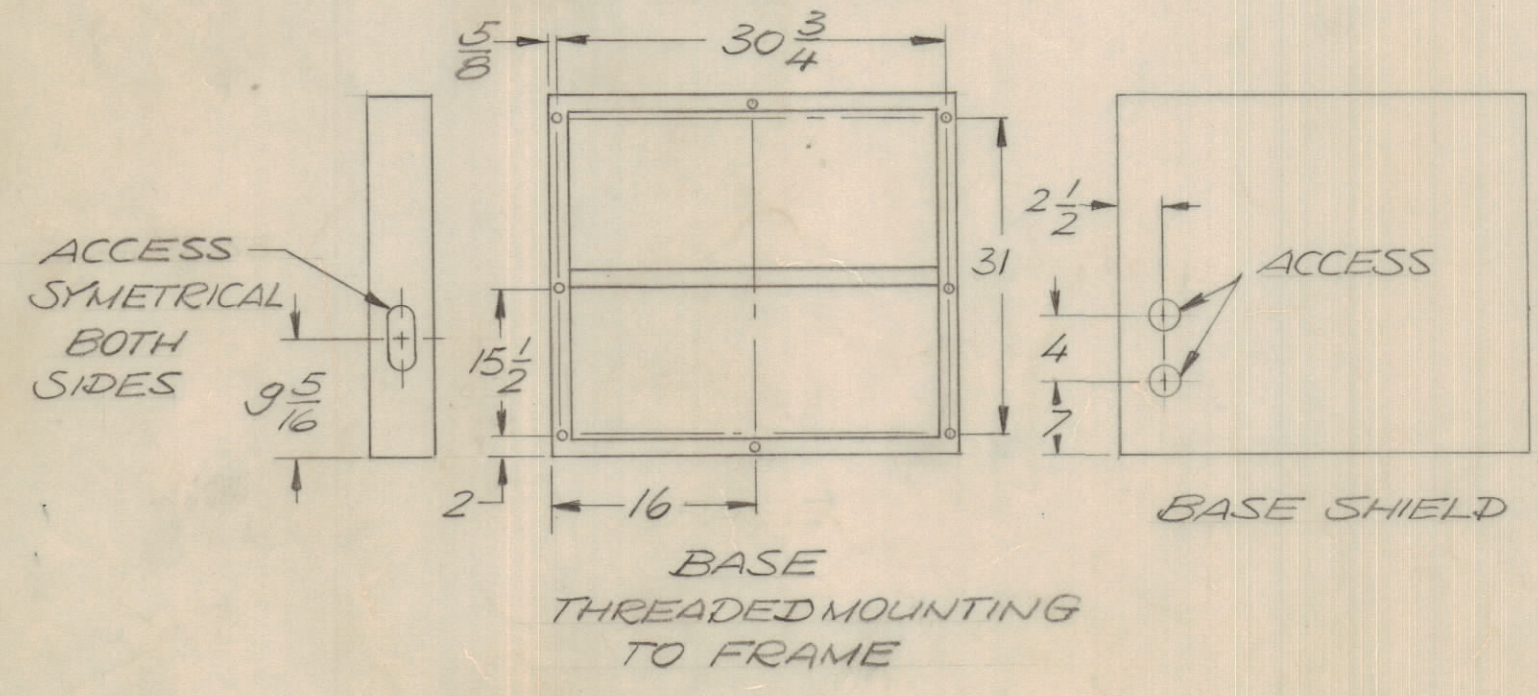

REVISIONS							
E.M.N.O	DRAFT	CHKD	ZONE	LTR	DESCRIPTION	DATE	APPROVED
	CD			Ø	ORIGINAL RELEASE FOR PRODUCTION	3/5/71	[Signature]

NOTE:  
CAN BE MOUNTED  
DIFFERENT ANGLES

CABLE FOR J3001 MS - 3106A32-7P		
PIN	CONDUTORS	FUNCTION
e	CNDCTR(1)	ALDC
s	SHLD	

VIEW A AUTOTRANSFORMER

**POWER REQUIMENTS**

POWER INPUT	70A / 30A PER LEG
VOLTAGE	220/380 V AC
PHASE	3 Ø
FREQUENCY	50HZ ± 5%
HEAT DISSIPATION	10KW
TEMP RANGE	0-50 °C
WEIGHT	1200 LBS

DIMENSIONS FOR  
POWER BOX ARE  
APPROXIMATE