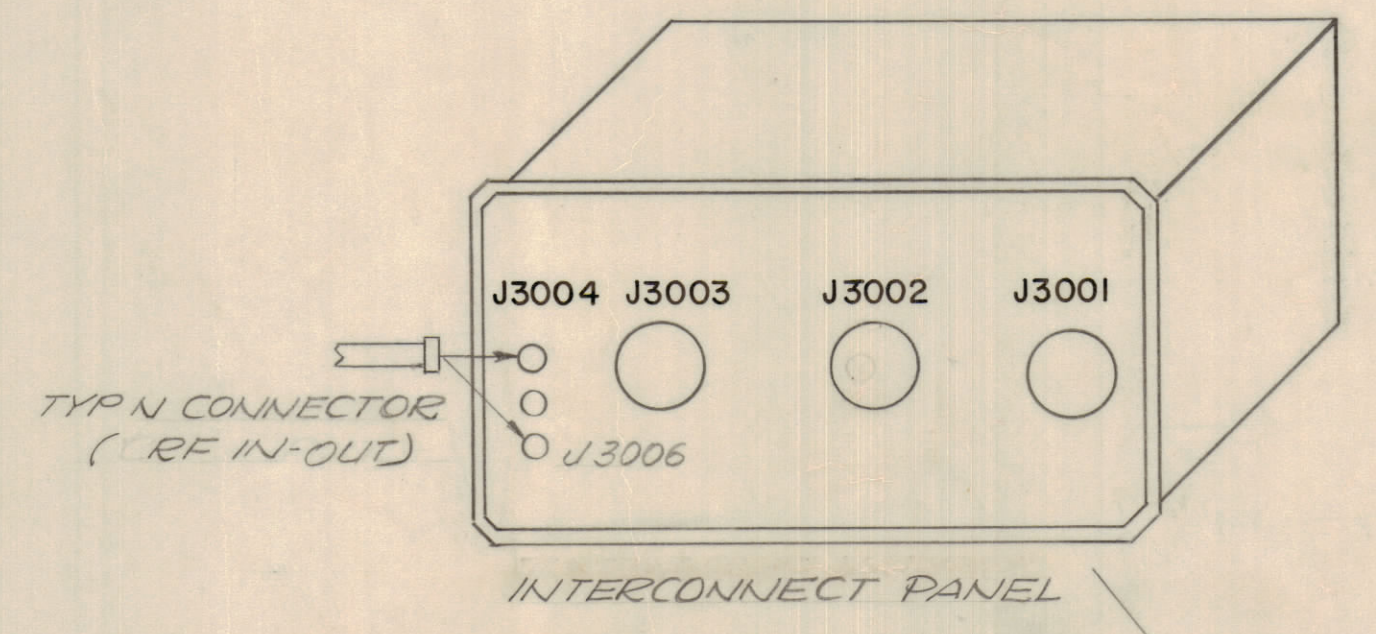

REVISIONS							
E.M.N.O	DRAFT	CHKD	ZONE	LTR	DESCRIPTION	DATE	APPROVED
	CD			Ø	ORIGINAL RELEASE FOR PRODUCTION	3/5/71	[Signature]

NOTE:  
CAN BE MOUNTED  
DIFFERENT ANGLES

CABLE FOR J3001 MS - 3106A32-7P		
PIN	CONDUTORS	FUNCTION
e	CNDCTR(1)	ALDC
s	SHLD	

VIEW A AUTOTRANSFORMER

**POWER REQUIMENTS**

POWER INPUT	70A / 30A PER LEG
VOLTAGE	220/380 V AC
PHASE	3 Ø
FREQUENCY	50HZ ± 5%
HEAT DISSIPATION	10KW
TEMP RANGE	0-50 °C
WEIGHT	1200 LBS

DIMENSIONS FOR  
POWER BOX ARE  
APPROXIMATE