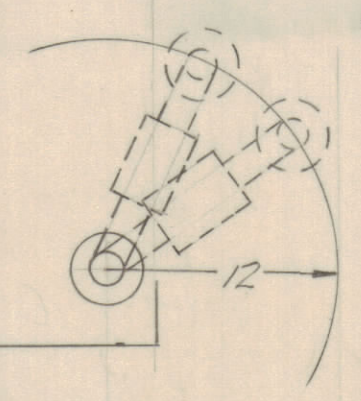

REVISIONS							
E.M.N.O	DRAFT	CHKD	ZONE	LTR	DESCRIPTION	DATE	APPROVED
	CD			Ø	ORIGINAL RELEASE FOR PRODUCTION	3/5/71	[Signature]

NOTE:  
CAN BE MOUNTED  
DIFFERENT ANGLES

CABLE FOR J3001 MS - 3106A32-7P		
PIN	CONDUTORS	FUNCTION
e	CNDCTR(1)	ALDC
s	SHLD	

VIEW A AUTOTRANSFORMER

**POWER REQUIMENTS**

POWER INPUT	70A / 30A PER LEG
VOLTAGE	220/380 V AC
PHASE	3 Ø
FREQUENCY	50HZ ± 5%
HEAT DISSIPATION	10KW
TEMP RANGE	0-50 °C
WEIGHT	1200 LBS

DIMENSIONS FOR  
POWER BOX ARE  
APPROXIMATE