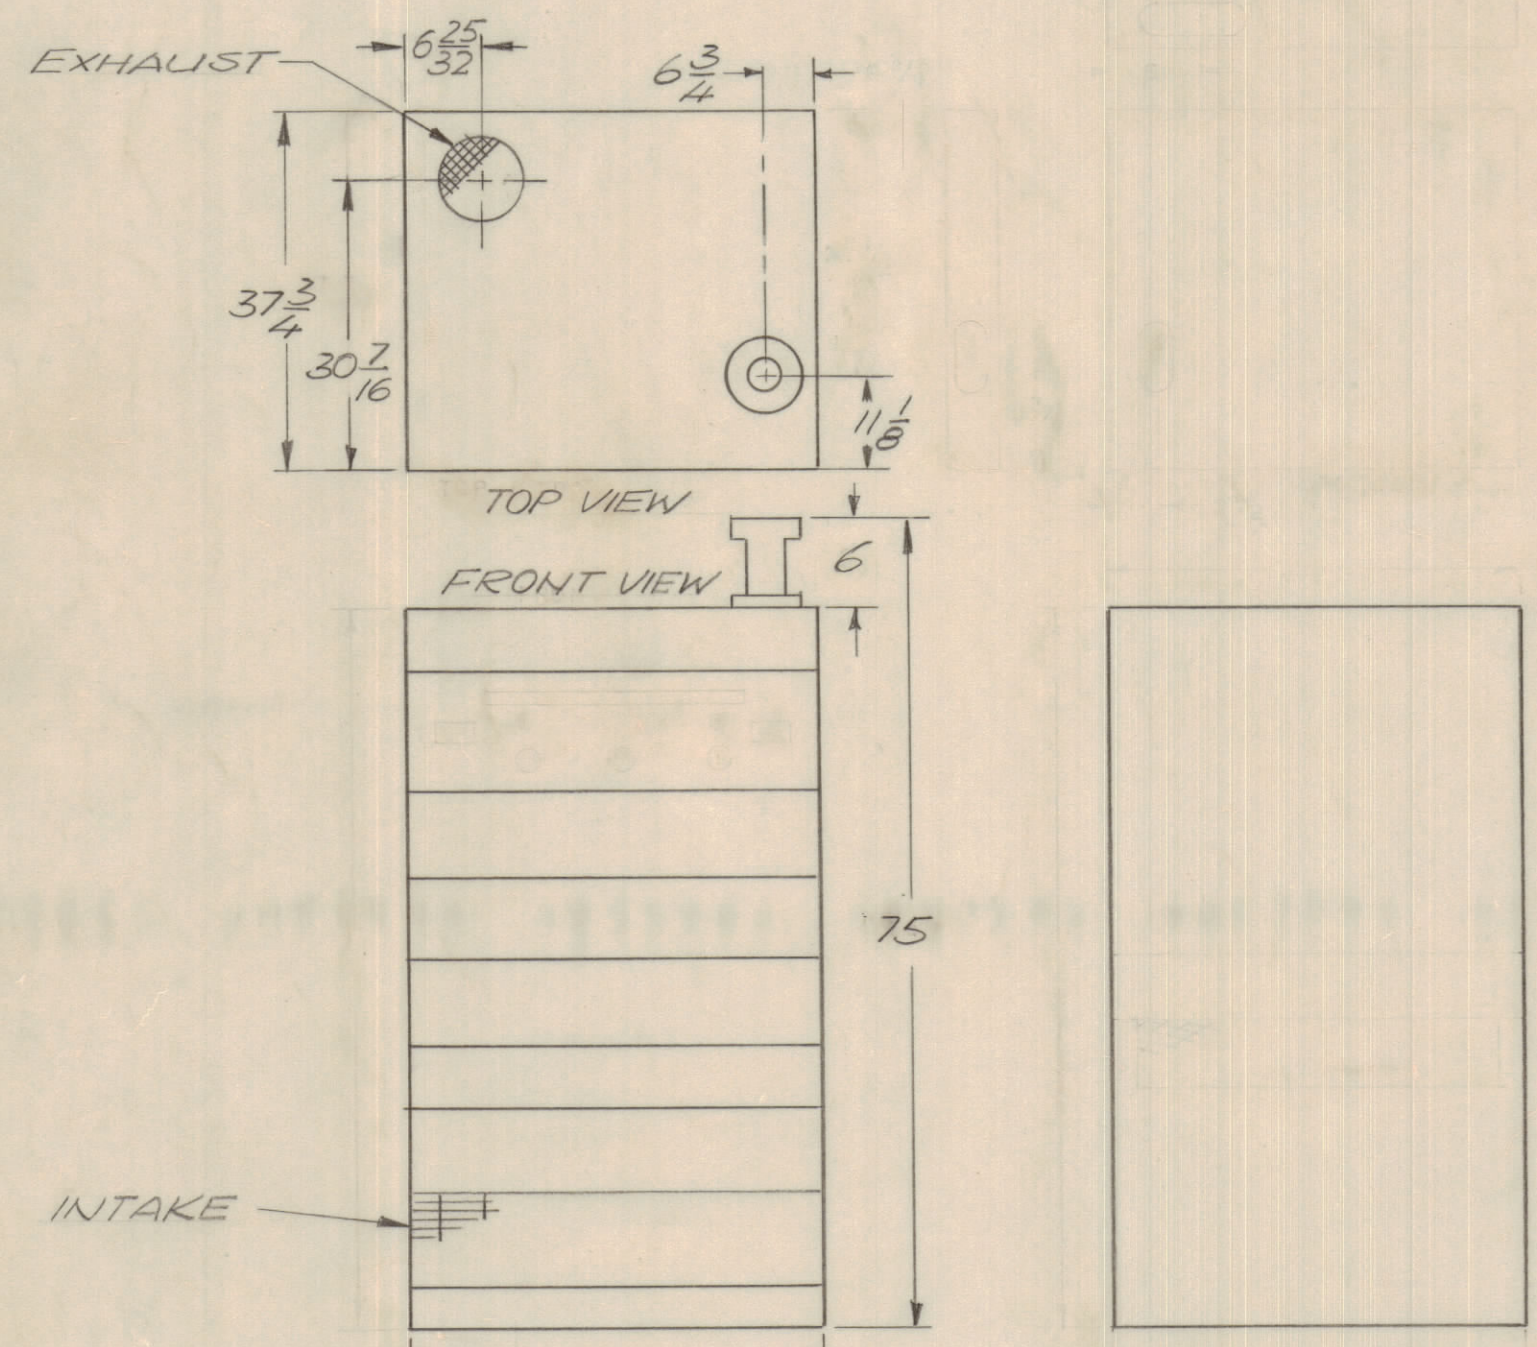

REVISIONS							
E.M.N.O	DRAFT	CHKD	ZONE	LTR	DESCRIPTION	DATE	APPROVED
	CD			Ø	ORIGINAL RELEASE FOR PRODUCTION	3/5/71	[Signature]

NOTE:  
CAN BE MOUNTED  
DIFFERENT ANGLES

CABLE FOR J3001 MS - 3106A32-7P		
PIN	CONDUTORS	FUNCTION
e	CNDCTR(1)	ALDC
s	SHLD	

VIEW A AUTOTRANSFORMER

**POWER REQUIMENTS**

POWER INPUT	70A / 30A PER LEG
VOLTAGE	220/380 V AC
PHASE	3 Ø
FREQUENCY	50HZ ± 5%
HEAT DISSIPATION	10KW
TEMP RANGE	0-50 °C
WEIGHT	1200 LBS

DIMENSIONS FOR  
POWER BOX ARE  
APPROXIMATE