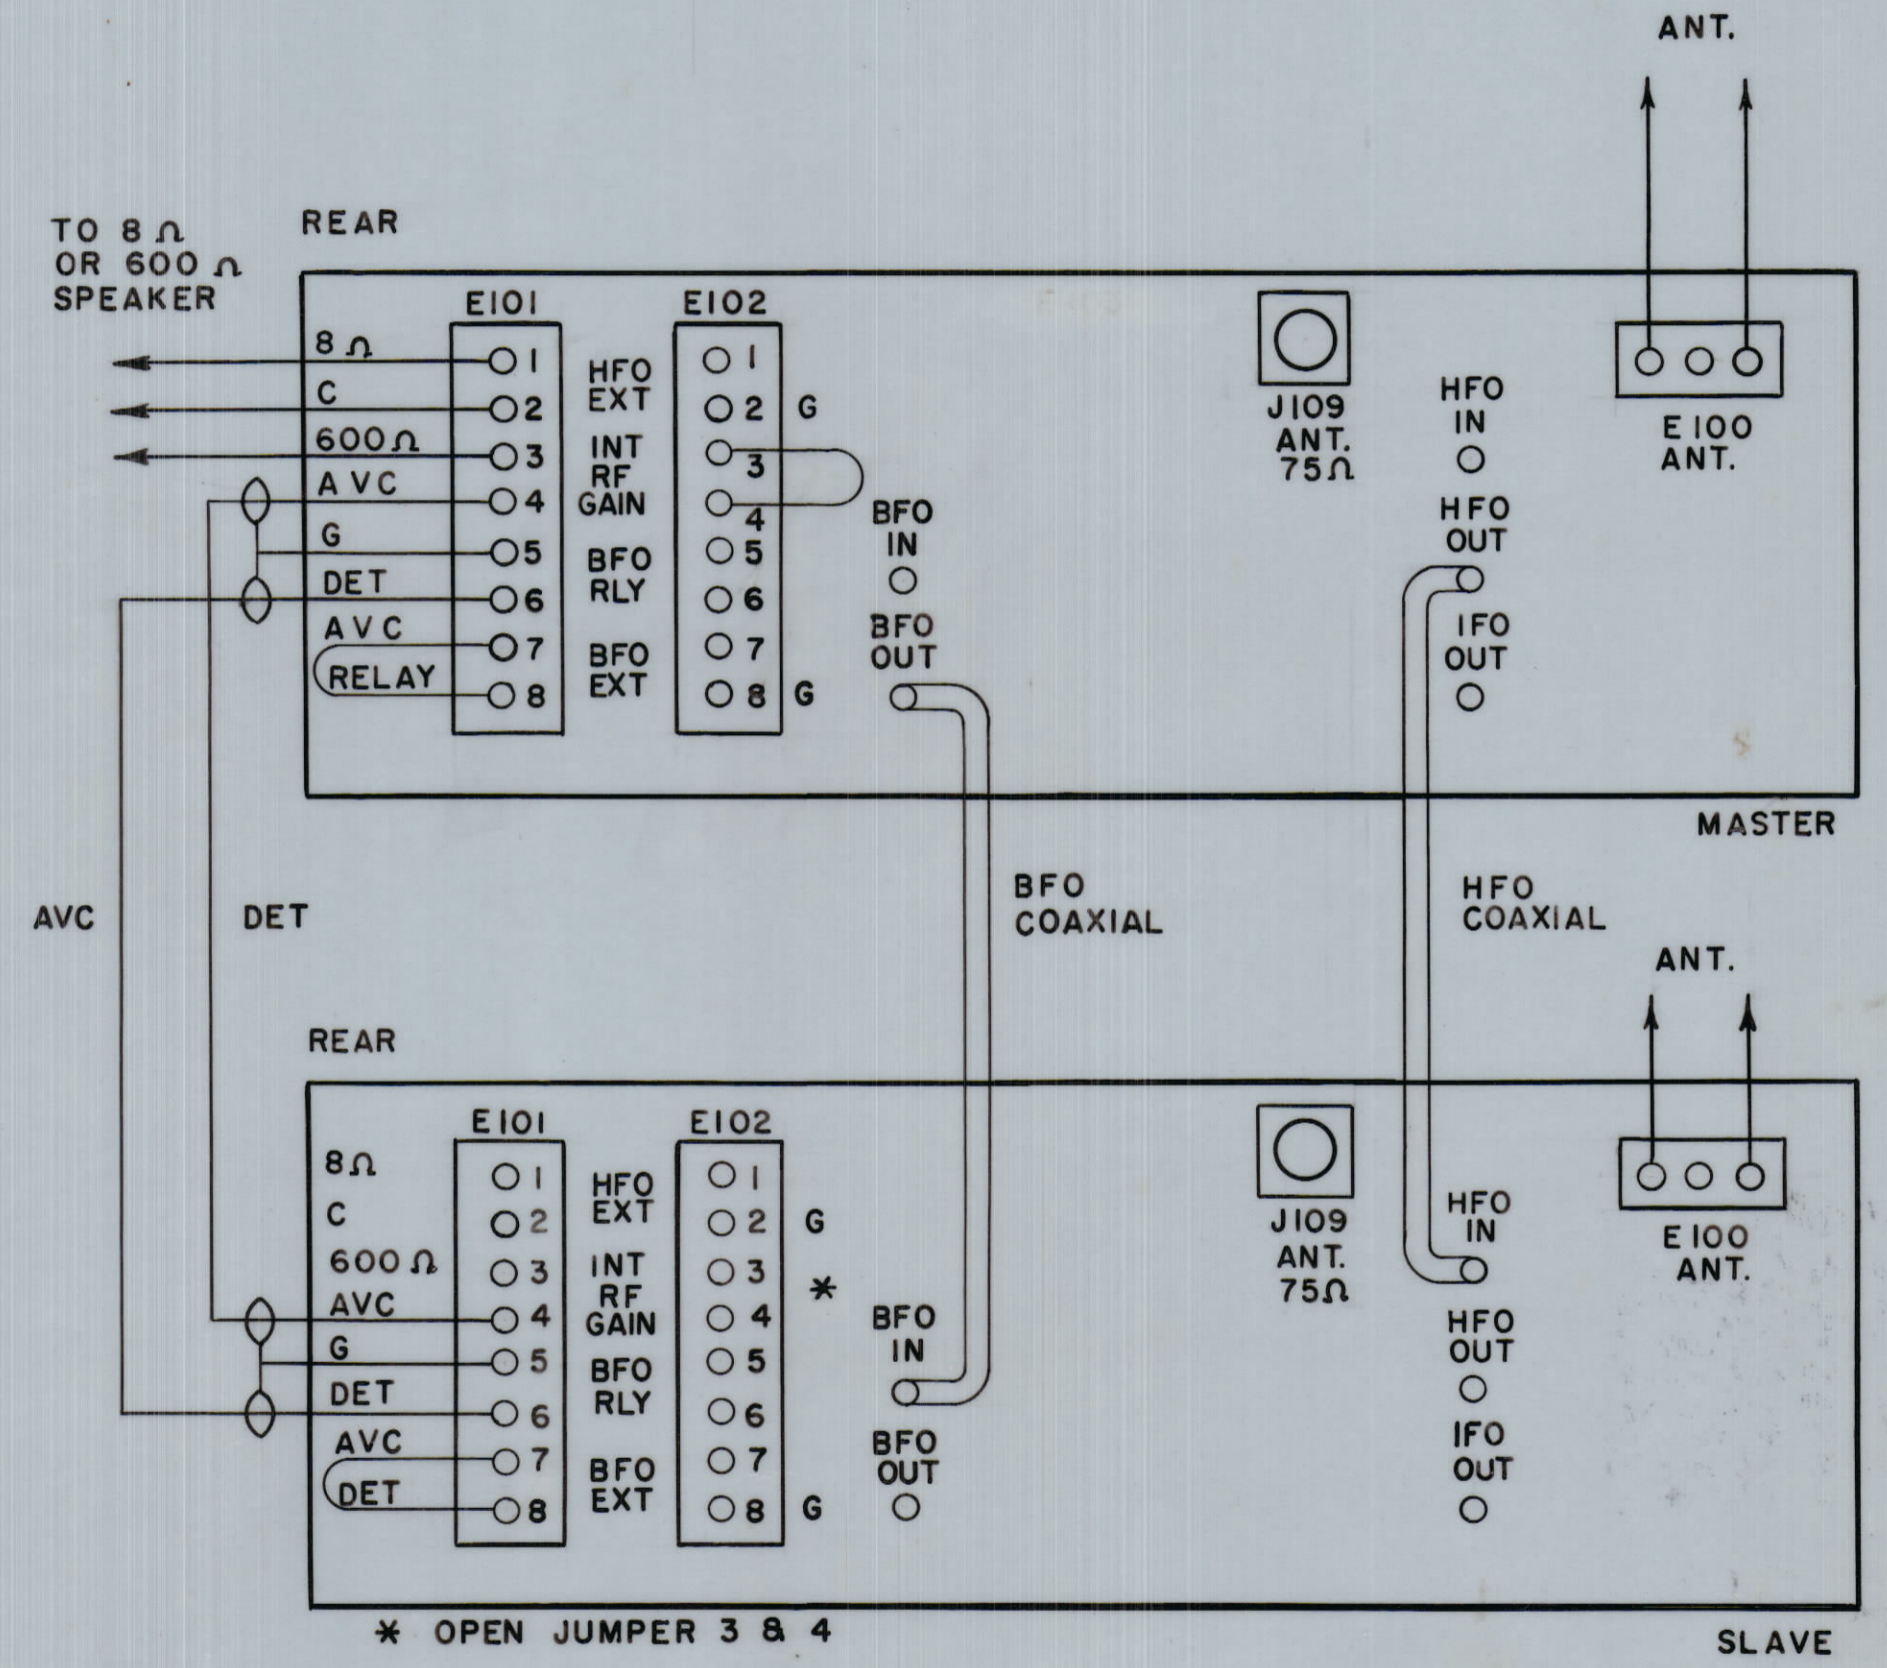

Property of:
 THE TECHNICAL MATERIEL CORPORATION
 MAMARONECK, NEW YORK

CONNECTIONS FOR DIVERSITY,
 VOICE OPERATION

FRONT PANEL CONTROL SETTINGS

CONNECTIONS FOR DIVERSITY OPERATION
 RECEIVER AN/ERR-502 (WITH SQUELCH)