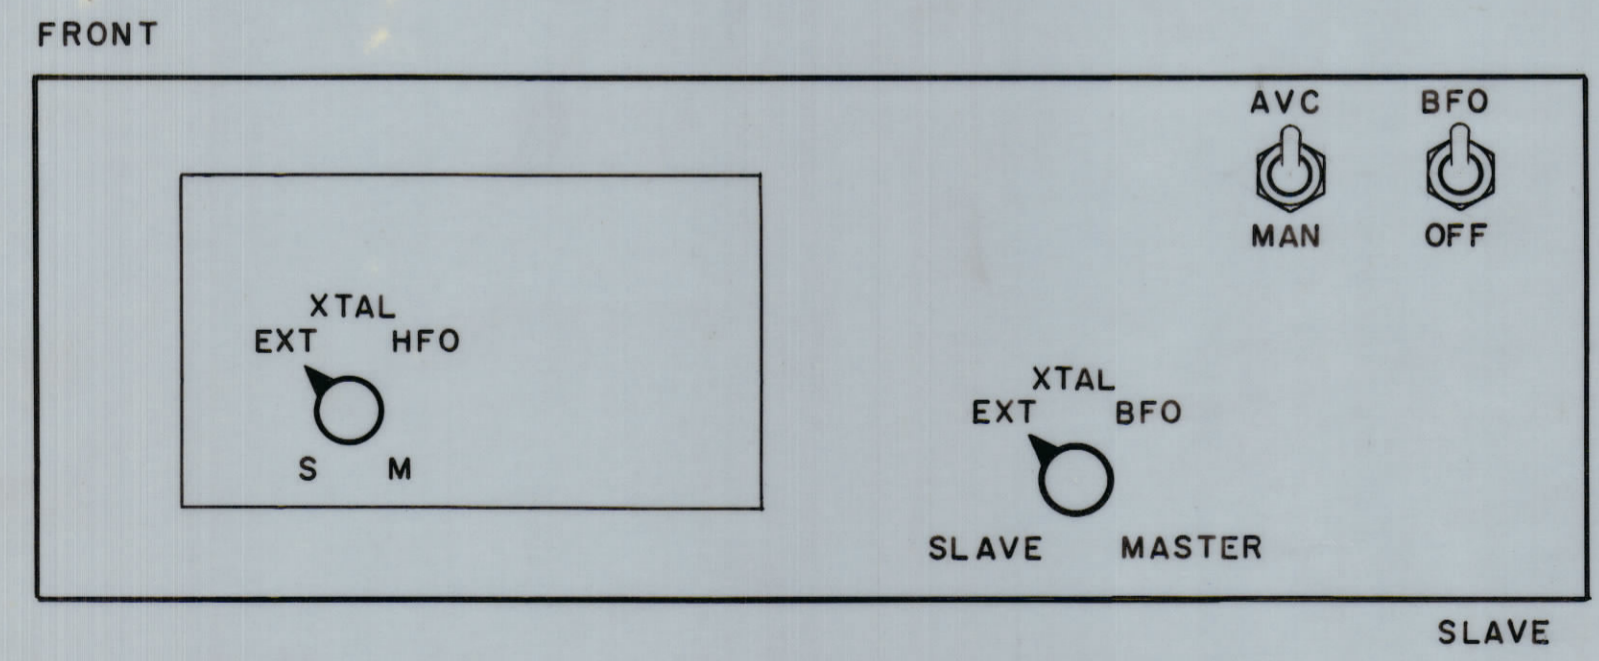

Property of:
 THE TECHNICAL MATERIEL CORPORATION
 MAMARONECK, NEW YORK

CONNECTIONS FOR DIVERSITY,
 VOICE OPERATION

FRONT PANEL CONTROL SETTINGS

CONNECTIONS FOR DIVERSITY OPERATION
 RECEIVER AN/ERR-502 (WITH SQUELCH)