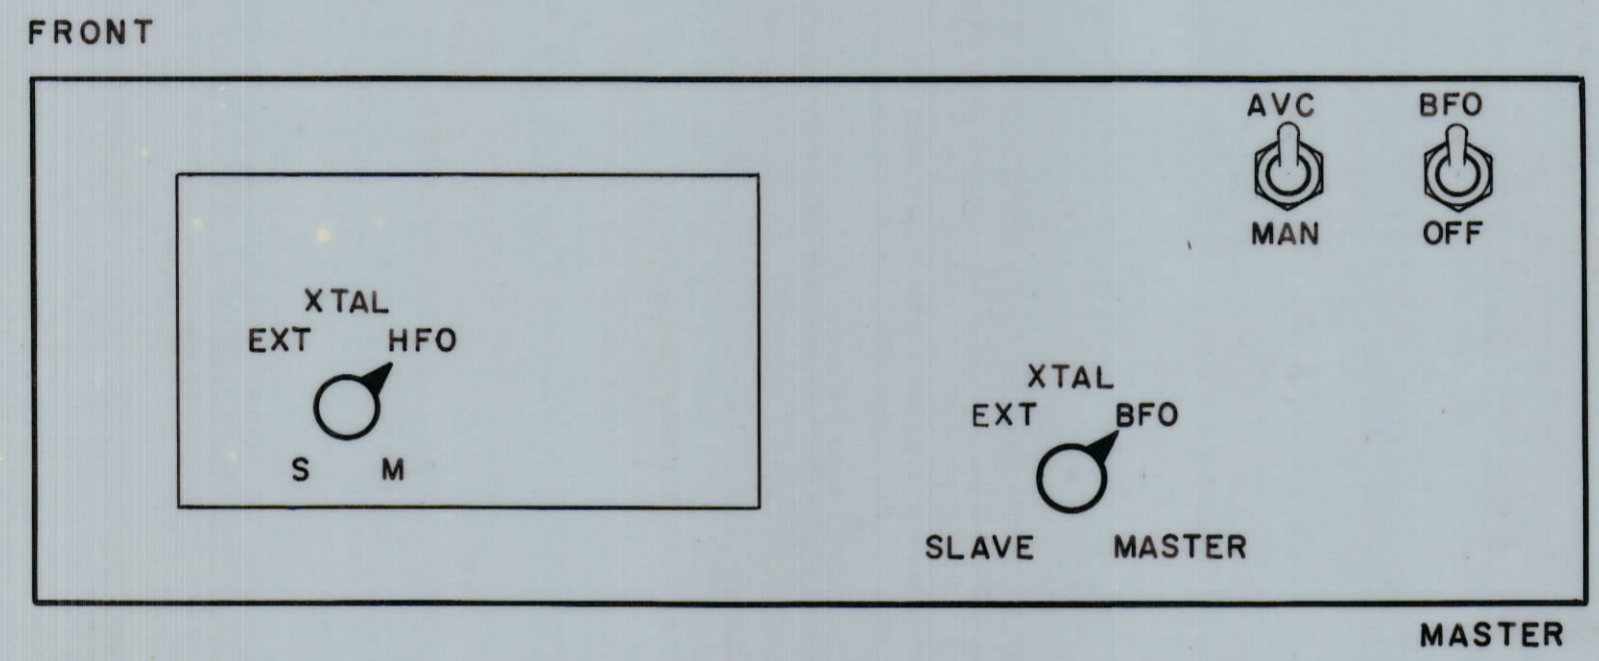

Property of:
 THE TECHNICAL MATERIEL CORPORATION
 MAMARONECK, NEW YORK

CONNECTIONS FOR DIVERSITY,
 VOICE OPERATION

FRONT PANEL CONTROL SETTINGS

CONNECTIONS FOR DIVERSITY OPERATION
 RECEIVER AN/ERR-502 (WITH SQUELCH)